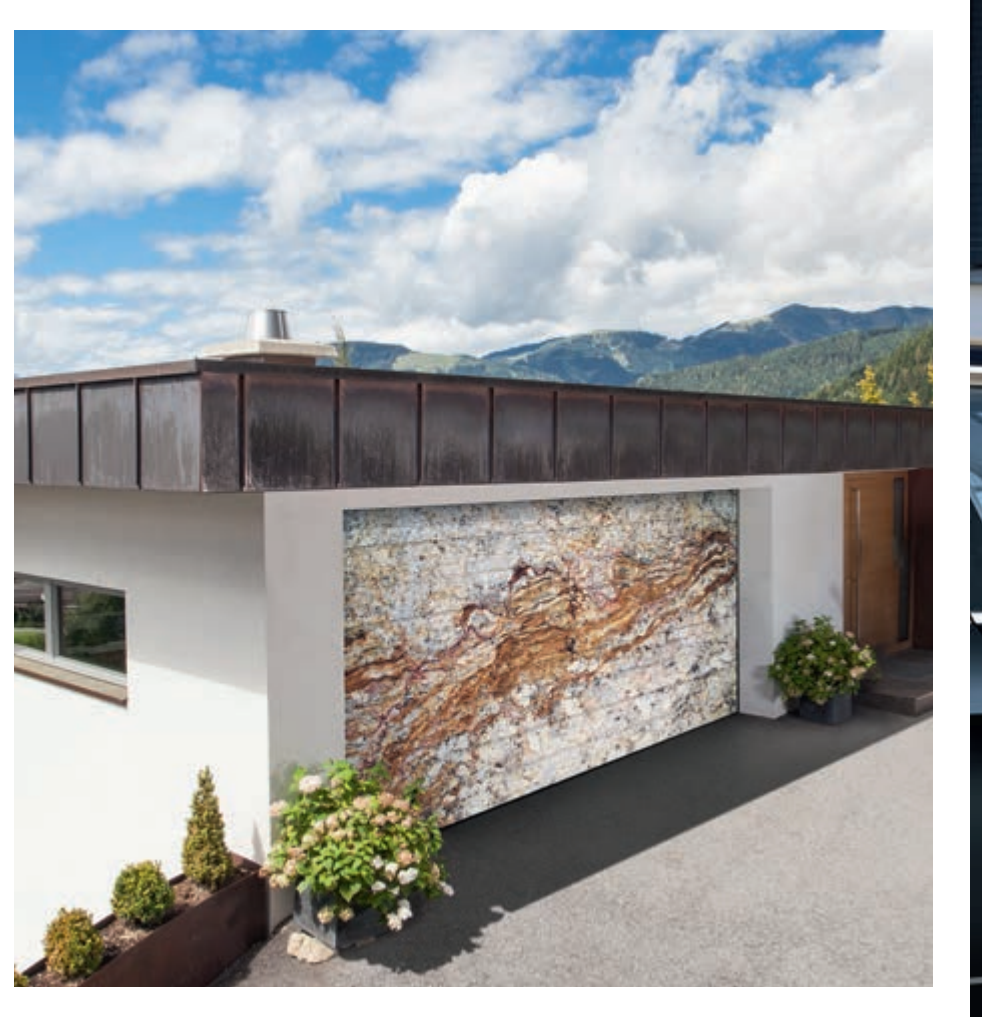

Portfolio of patterns
for Prestige garage doors

NATURAL STONE DESIGN

Decorating the doors with natural stone designs is a true revelation for those who want to make the exterior of their homes authentic and unique. Marble, granite, quartz... Rocks with extraordinary beautiful texture created by nature itself.