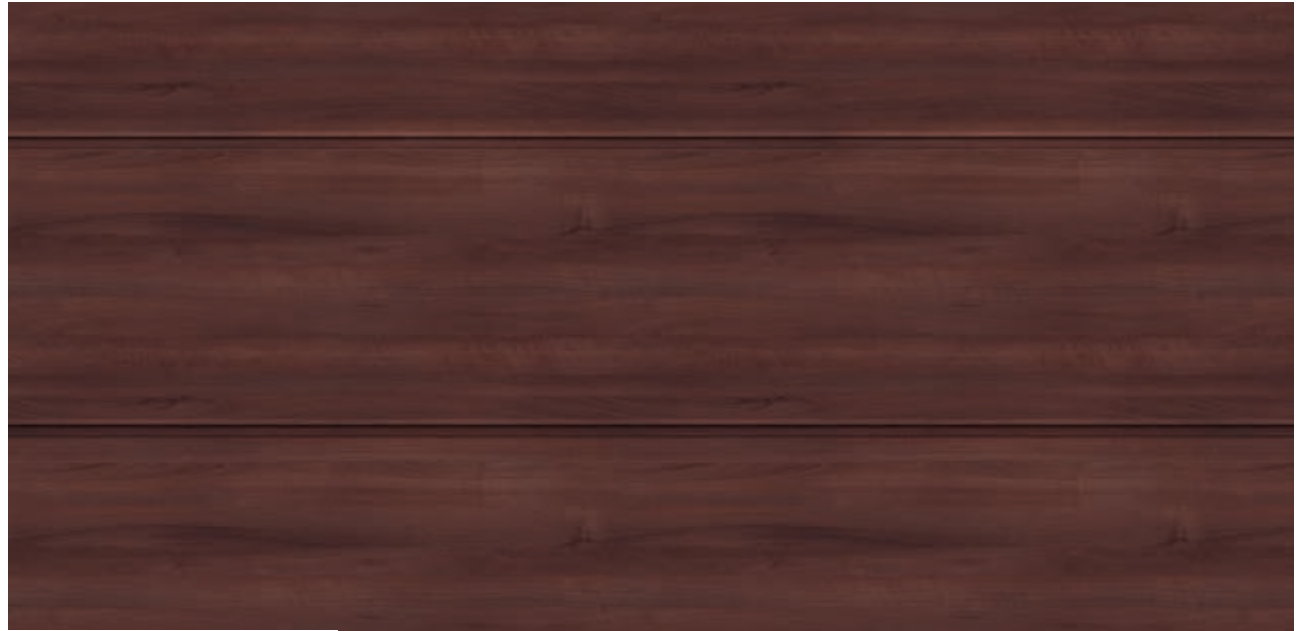

Wood design

LIGHT SIENA

Pleasant intense brown shade with dark wood intersperces. Using this print, you can make the exterior look warmer and cozier. Doors with print 'Light Siena' is a choice of authentic natural beauty lovers.