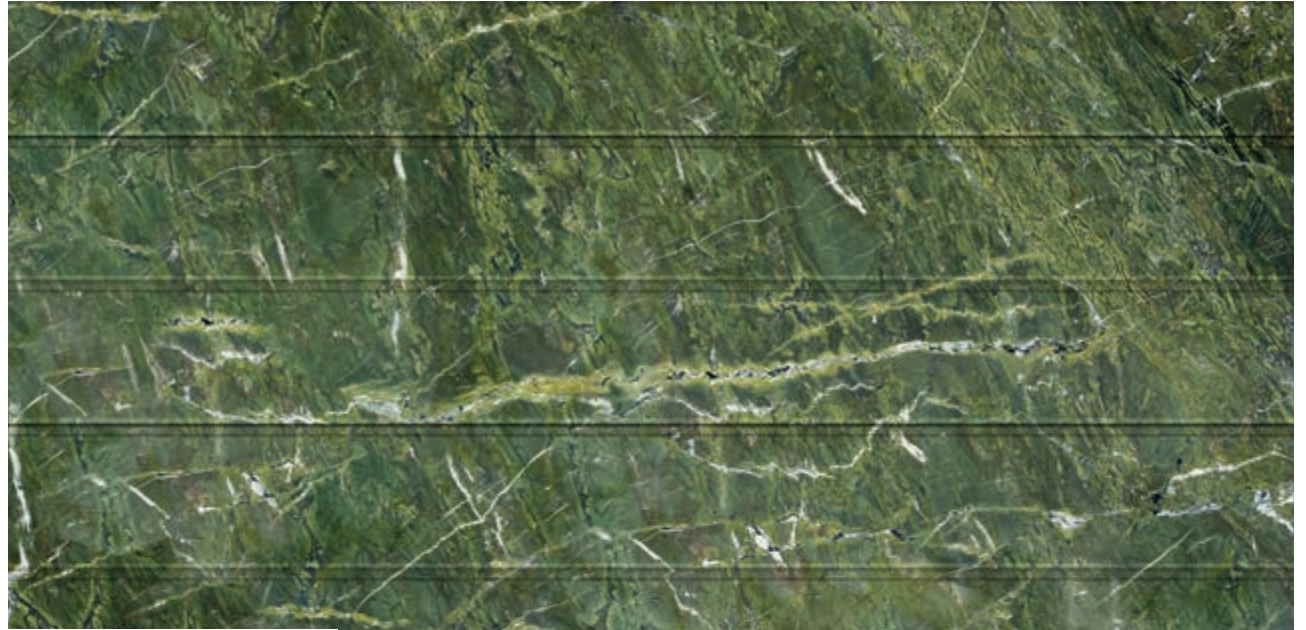

Natural stone design

VERDE FANTASTICO

A spectacular pattern in vivid green colours. One of the usual classic textures of marble. Looking at it, one can imagine the mysterious forest lake.