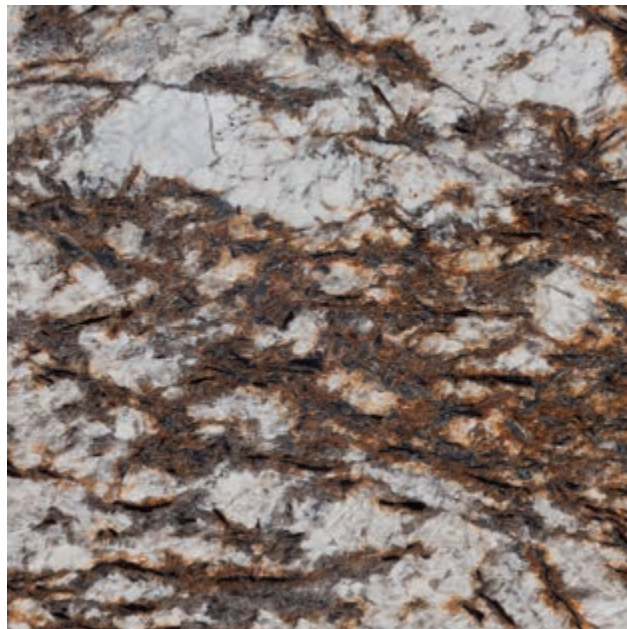

Natural stone design

DELICATUS GOLD

Yellow, light grey interspersed crystals and a thin cobweb of dark grey lines — this pattern will decorate any door, making them an unusual and bold exterior element.