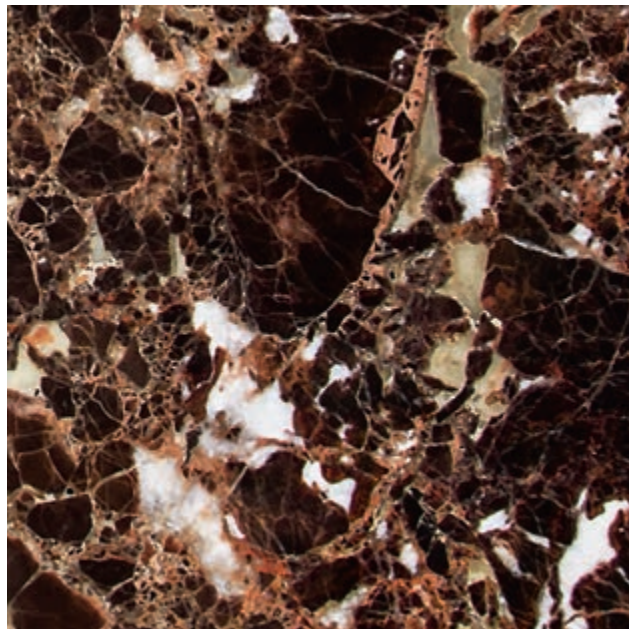

Natural stone design

EMPERADOR DARK

Solemnity and aristocracy in their own right. Brown-chocolate texture, decorated with light veinlets, elegantly complements the exterior in a classic style.