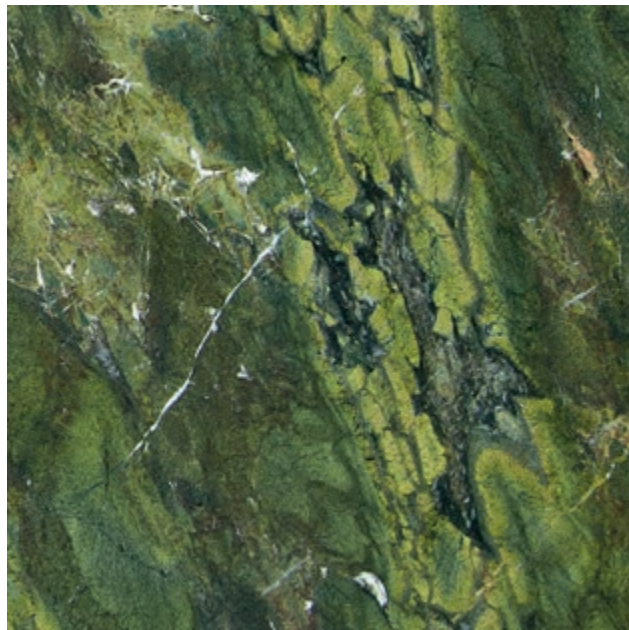

A blue-grey rock with dark and light stripes and patterns has incredible appeal and is a timeless classic of marble. Light pearl shade gives the image a touch of mystery and shine.

Natural stone design

Natural stone design

EMPERADOR DARK

Solemnity and aristocracy in their own right. Brown-chocolate texture, decorated with light veinlets, elegantly complements the exterior in a classic style.

Natural stone design

VERDE FANTASTICO

A spectacular pattern in vivid green colours. One of the usual classic textures of marble. Looking at it, one can imagine the mysterious forest lake.

Natural stone design

BIDASAR BROWN

Bright and memorable duet of cold and warm colours. A lot of broken lines forming a unique complex pattern makes this design an extraordinary solution.