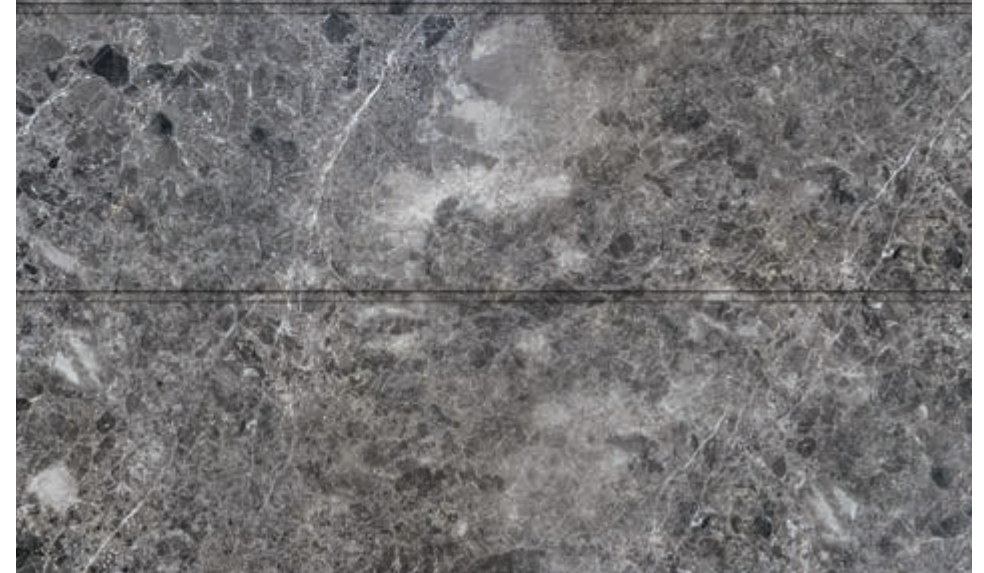

Natural stone design

MAROON MARINACE

It is hard to count the number of grey shades in this complex design. Blending with each other, they form a pattern that is impossible to replicate.