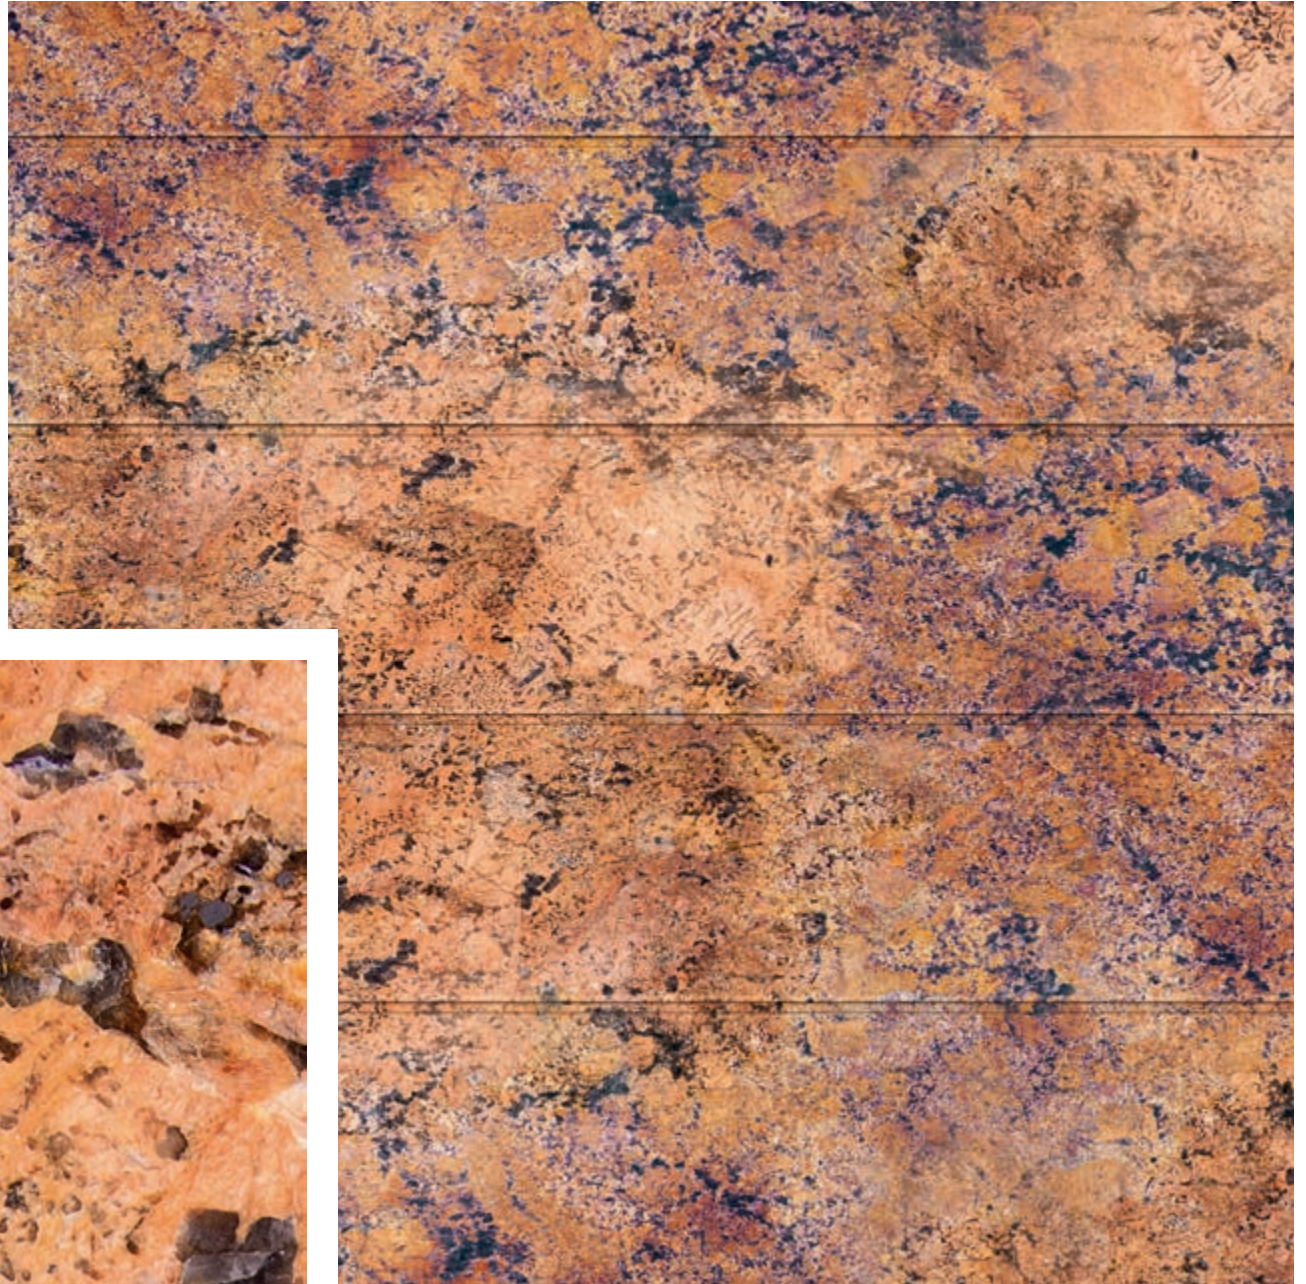

Natural stone design

JUPARANA BORDEAUX

This reddish-burgundy pattern with numerous grey, black and blue spots is the choice of the brave. The doors designed in Juparana Bordeaux will be a bright splash in the exterior.