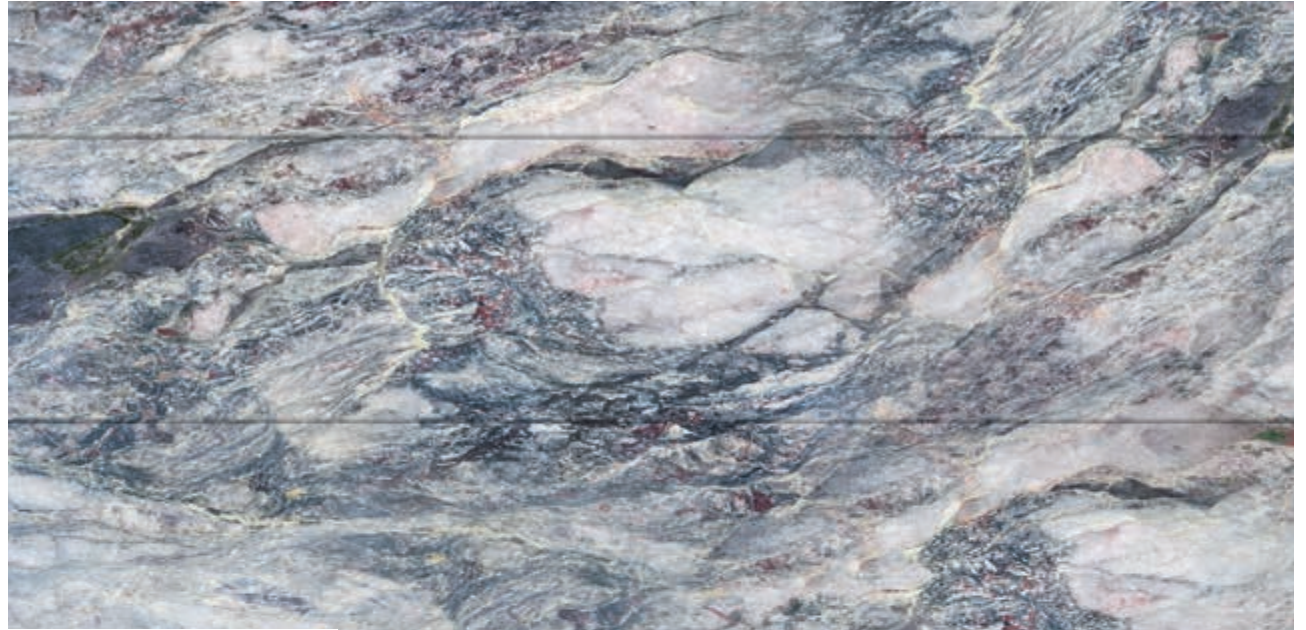

Natural stone design

CELEBRITY

This design is an incredible blend of cold shades of red, purple, blue and grey... Only nature can create such a masterpiece!