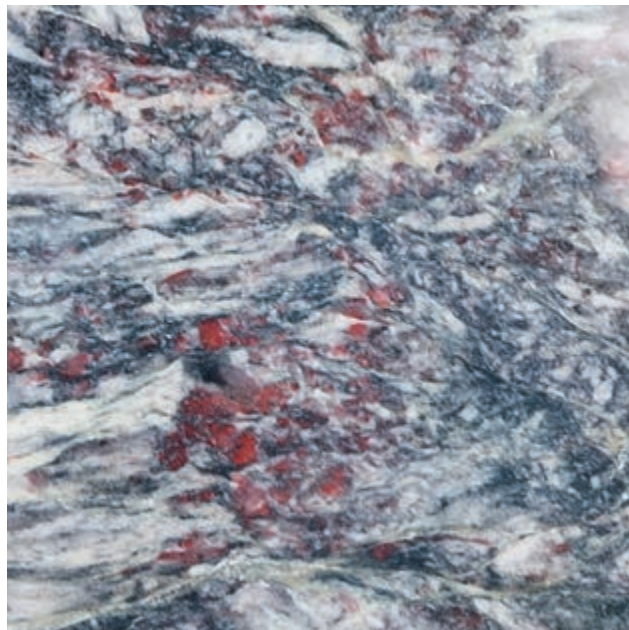

Natural stone design

CELEBRITY

This design is an incredible blend of cold shades of red, purple, blue and grey... Only nature can create such a masterpiece!